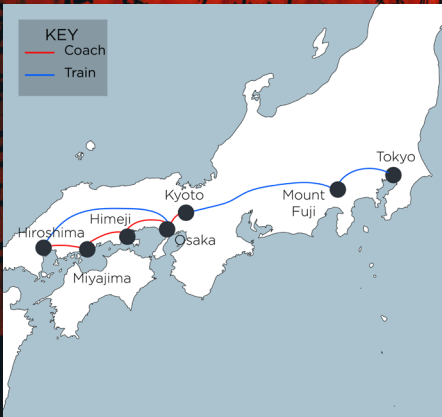

JAPAN

JEWELS OF JAPAN

ESCORTED TOUR
12 DAYS, 7th APRIL 2025

Tokyo | Mount Fuji | Kyoto | Hiroshima | Osaka

Return flights from the UK • All accommodation • All meals - 9 breakfasts, 8 lunches & 9 dinners • All transportation and transfers • English-speaking local guides • Maximum 28 guests • Includes authentic Japanese handcraft experiences, tea ceremony, Tokyo Skytree, visit to the holy island of Miyajima, Himeji castle and more

LONDON HEATHROW, £8,485

EDINBURGH, £8,549

MANCHESTER, £8,725

Dedicated Solo
Departure

Wendy Wu Tours

Fushimi Inari Shrine

Holiday supplied by First Class Holidays. Prices are per person based on 1 sharing. Ref: 519413
All prices are a guide and subject to change. Terms and conditions apply and subject to availability.
Offer Ends 2 Sep 2024, T's and C's apply

FIRST CLASS
HOLIDAYS