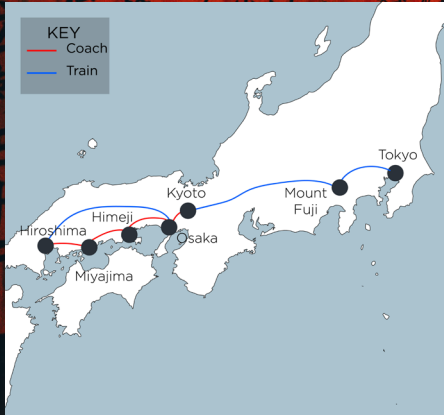

JAPAN

JEWELS OF JAPAN

ESCORTED TOUR
12 DAYS, 3rd NOVEMBER 2025

Tokyo | Mount Fuji | Kyoto | Hiroshima | Osaka

Return flights from the UK • All accommodation • All meals - 9 breakfasts, 8 lunches & 9 dinners • All transportation and transfers • English-speaking local guides • Maximum 28 guests • Includes authentic Japanese handcraft experiences, tea ceremony, Tokyo Skytree, visit to the holy island of Miyajima, Himeji castle and more

PRICES FROM, £6,479 PER PERSON
AVAILABLE FROM MOST UK AIRPORTS

Fushimi Inari Shrine

Holiday supplied by First Class Holidays. Prices are per person based on 2 sharing, departing from London Heathrow. Other dates and departures available. Ref: 519413. All prices are a guide and subject to change. T's and C's apply, subject to availability.