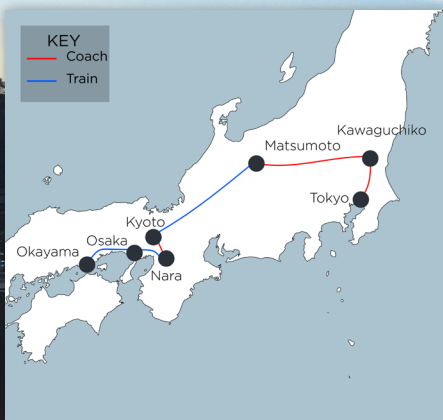

JAPAN

REVEAL THE TRADITIONS OF JAPAN

ESCORTED TOUR
15 DAYS, 26 MAY 2025

Return flights from the UK • All accommodation • 17 meals
All sightseeing and entrance fees • All transportation and transfers
English-speaking local guides

EDINBURGH, £7,579 PER PERSON
LONDON HEATHROW, £7,765 PER PERSON
MANCHESTER, £7,769 PER PERSON

Mount Fuji

*Holiday supplied by First Class Holidays. Prices are per person based on 2 sharing. Ref: 518816
All prices are a guide and subject to change. Terms and conditions apply and subject to availability.*