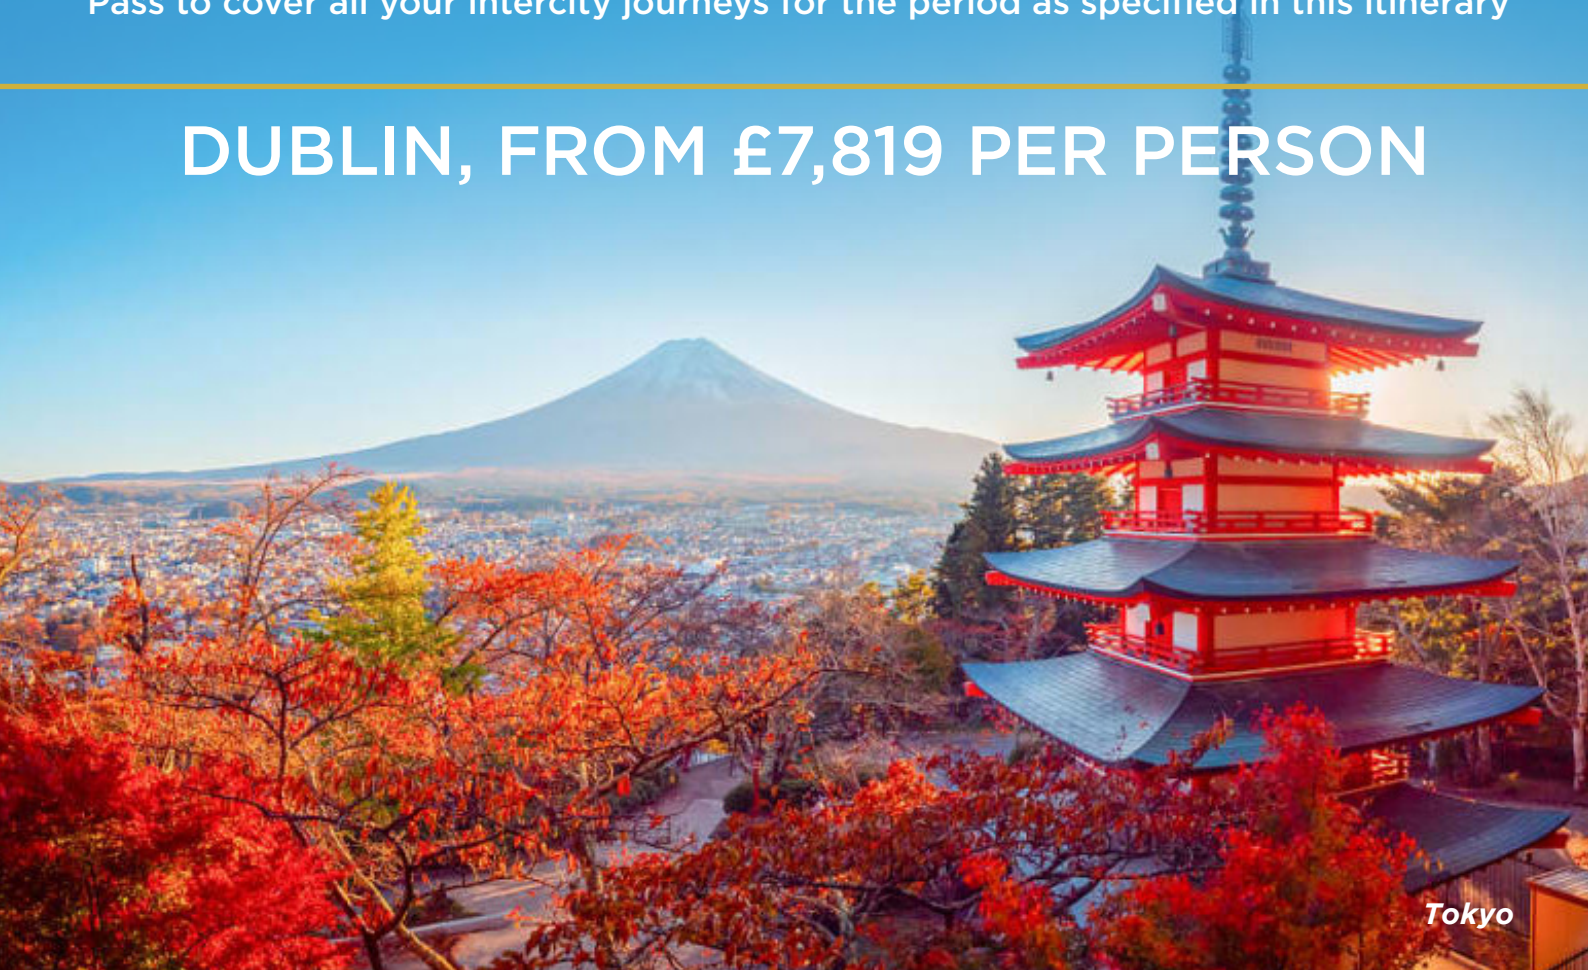

# JAPAN ESSENTIALS

ESCORTED TOUR  
15 DAYS, 23 SEPTEMBER 2025

Tokyo | Hakone | Kyoto | Hiroshima | Osaka | Tokyo

Return flights from Dublin • 14 nights accommodation • Admission fees, transportation and licensed tour guides • Sightseeing including: Tokyo, Hakone, Kyoto Highlights and Hiroshima Private Tour • 14-day standard class Japan Rail Pass to cover all your intercity journeys for the period as specified in this itinerary

DUBLIN, FROM £7,819 PER PERSON

Tokyo

Holiday supplied by First Class Holidays. Prices are per person based on 2 sharing, departing from Dublin. Other dates and departures available. Ref: 523234 All prices are a guide and subject to change. T's and C's apply, subject to availability