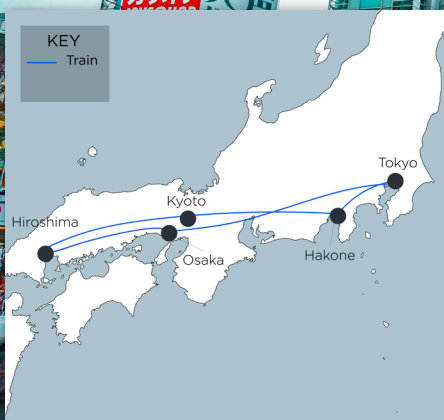

JAPAN

JAPAN ESSENTIALS

ESCORTED TOUR
15 DAYS, 24 MARCH 2025

Return flights from the UK • 14 nights accommodation • Admission fees, transportation and licensed tour guides • Sightseeing including: Tokyo, Hakone, Kyoto Highlights and Hiroshima Private Tour • 14-day standard class Japan Rail Pass to cover all your intercity journeys for the period as specified in this itinerary

LONDON HEATHROW, £4,529 PER PERSON
MANCHESTER, £4,879 PER PERSON
EDINBURGH, £5,299 PER PERSON

Tokyo

Holiday supplied by First Class Holidays. Prices are per person based on 2 sharing. Ref: 518816
All prices are a guide and subject to change. Terms and conditions apply and subject to availability.

FIRST CLASS
HOLIDAYS